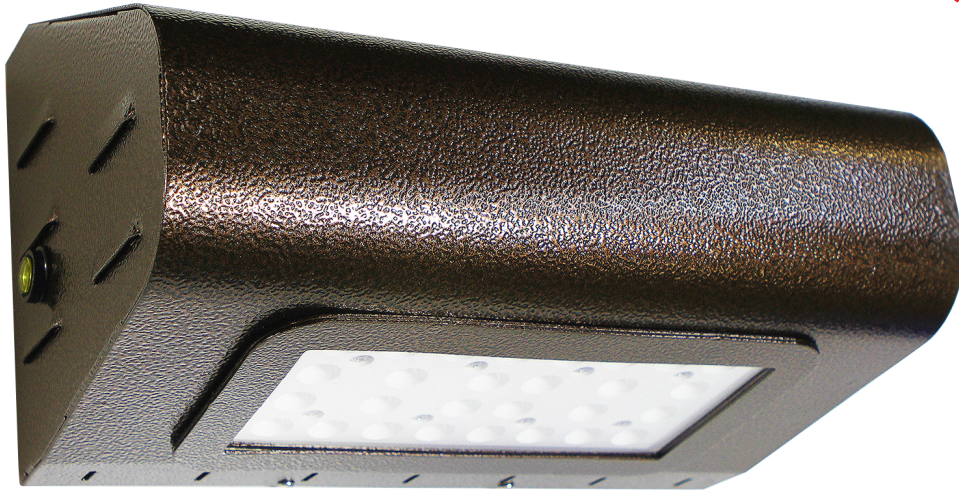

# TITAN LED

## 60 Watt LED Wall Pack

SOLID STATE COMMERCIAL OUTDOOR LIGHTING

**NEW PRODUCT  
RELEASE**

For More Information Please contact your Titan LED sales representative with his or her card information attached below:

#### Titan LED 12-WP-60W-57K-P

Wattage:	60 Watts
Lumens:	5,826
Lensed Light Angle:	120°
Photocell:	Yes
LED Type:	Philips Luxeon
Diode Count:	28
THD:	6.53%
Drive Current:	700mA
Lens Material:	Polycarbonate
Calculated Life Hours:	100,000
Housing Material:	Powder Coated Aluminum
Warranty:	5 Years
Replaces Up To:	320 Watt Incandescent
TM-21 Life Hours:	100,000